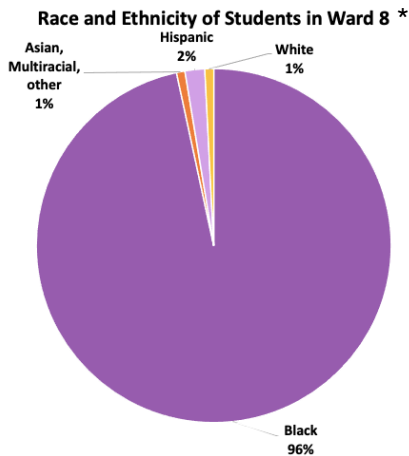

*Information refers to students who **attend** Ward 8 schools
**2016-2017 data, latest available
***Information refers to students who **live** in Ward 8

Ward 8 Demographics