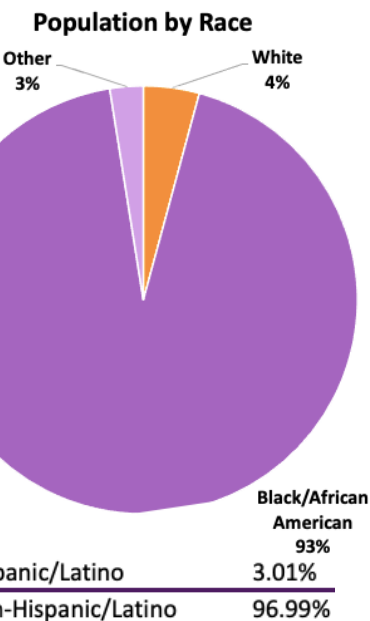

Share of Public School Enrollment in Ward 8***

	Public Charter	DCPS	Total
Number of Schools	23	19	42

*Information refers to students who **attend** Ward 8 schools
 **2016-2017 data, latest available
 ***Information refers to students who **live** in Ward 8

Ward 8 Demographics

24.36%
 Of Families with Children
 Live Below Poverty
 (Compared to the 9.99% DC Average)

16.70%
 Unemployment Rate
 (Compared to the 7.5% DC Average)

Median Household Income by Race and Ethnicity in Ward 8