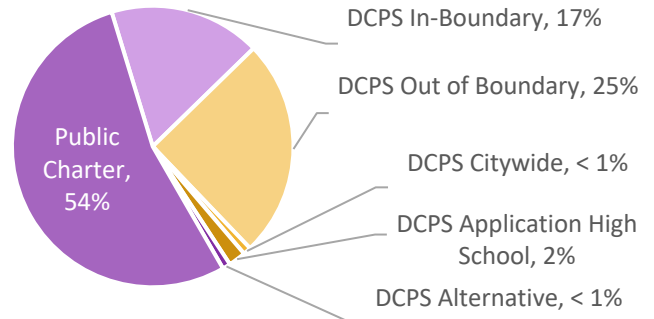

Ward 8 Fact Sheet

Public School Enrollment At-a-Glance

By Grade Level*	Ward 8	All DC	% of All DC
PK3-5	10,109	52,853	19.1%
6-8	2,113	14,517	14.5%
9-12	1,724	15,060	11.4%

By Student Group*	% of Ward 8**	% of All DC**
At-Risk	68%	47%
SPED	17%	14%
ELL	1%	10%

Share of Public School Enrollment in Ward 8***

	Public Charter	DCPS	Total
Number of Schools	23	19	42