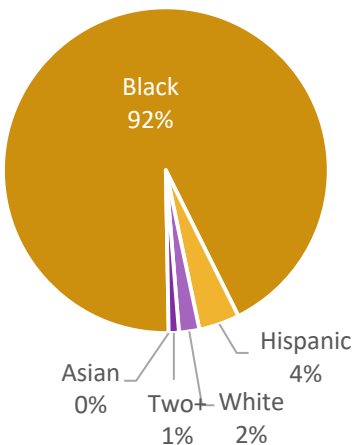

Share of Public School Enrollment in Ward 7\*

	Public Charter	DCPS	Total
<b>Number of Schools</b>	24	19	43
<b>Enrollment**</b>	7,308	5,353	12,661

Race/Ethnicity of Public School Students in Ward 7\*

\*Information refers to students who live in Ward 7  
 \*\*Information refers to students enrolled in school in Ward 7  
 \*\*\*2016-2017 data, latest available

## Ward 7 Demographics

Race/Ethnicity in Ward 7

All DC: Black - 44%, White - 37%, Hispanic - 11%, Other - 8%

Household Income in Ward 7

**\$40,021**  
 Ward 7 Median Household Income  
**\$77,649**  
 All DC Median Household Income