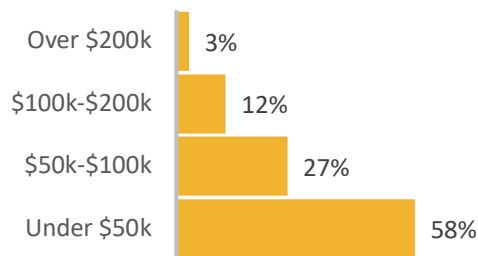

Share of Public School Enrollment in Ward 7\*

	Public Charter	DCPS	Total
<b>Number of Schools</b>	24	19	43
<b>Enrollment**</b>	7,308	5,353	12,661

Race/Ethnicity of Public School Students in Ward 7\*

\*Information refers to students who live in Ward 7  
 \*\*Information refers to students enrolled in school in Ward 7  
 \*\*\*2016-2017 data, latest available

## Ward 7 Demographics

Race/Ethnicity in Ward 7

All DC: Black - 44%, White - 37%, Hispanic - 11%, Other - 8%

Household Income in Ward 7

**\$40,021**  
 Ward 7 Median Household Income  
**\$77,649**  
 All DC Median Household Income