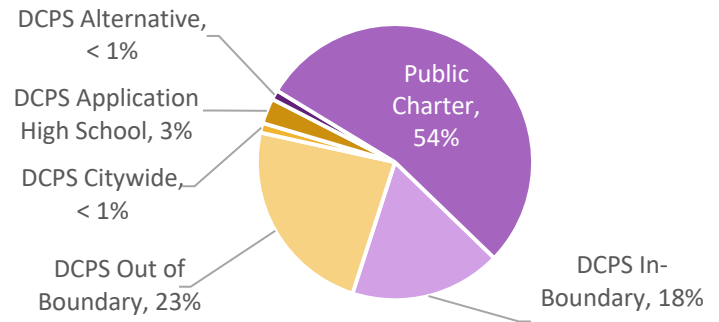

## Public School Enrollment At-a-Glance

By Grade Level*	Ward 7	All DC	% of All DC
PK3-4	2,388	12,812	19%
K-5	7,474	40,510	18%
6-8	3,054	15,547	20%
9-12	3,406	16,685	20%
Adult/Alt & SPED	988	7,020	14%

By Student Group*	% of Ward 7***	% of All DC***
At-Risk	56%	47%
SPED	16%	14%
ELL	2%	10%

Share of Public School Enrollment in Ward 7\*

	Public Charter	DCPS	Total
<b>Number of Schools</b>	24	19	43
<b>Enrollment**</b>	7,308	5,353	12,661

Race/Ethnicity of Public School Students in Ward 7\*

\*Information refers to students who live in Ward 7  
 \*\*Information refers to students enrolled in school in Ward 7  
 \*\*\*2016-2017 data, latest available

## Ward 7 Demographics

Race/Ethnicity in Ward 7

All DC: Black - 44%, White - 37%, Hispanic - 11%, Other - 8%

Household Income in Ward 7

**\$40,021**  
 Ward 7 Median Household Income  
**\$77,649**  
 All DC Median Household Income