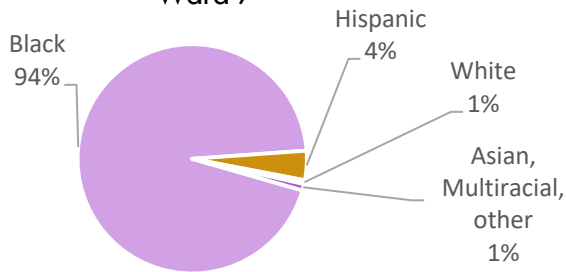

## Public School Enrollment At-a-Glance

By Grade Level*	Ward 7	All DC	% of All DC
PK3-4	2,388	12,812	19%
K-5	7,474	40,510	18%
6-8	3,054	15,547	20%
9-12	3,406	16,685	20%
Adult/Alt & SPED	988	7,020	14%

By Student Group*	% of Ward 7***	% of All DC***
At-Risk	56%	47%
SPED	16%	14%
ELL	2%	10%

Share of Public School Enrollment in Ward 7\*

	Public Charter	DCPS	Total
<b>Number of Schools</b>	24	19	43
<b>Enrollment**</b>	7,308	5,353	12,661

Race/Ethnicity of Public School Students in Ward 7\*

\*Information refers to students who live in Ward 7  
 \*\*Information refers to students enrolled in school in Ward 7  
 \*\*\*2016-2017 data, latest available

## Ward 7 Demographics

Race/Ethnicity in Ward 7

All DC: Black - 44%, White - 37%, Hispanic - 11%, Other - 8%

Household Income in Ward 7

**\$40,021**  
 Ward 7 Median Household Income  
**\$77,649**  
 All DC Median Household Income