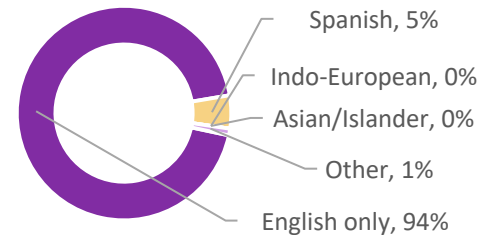

Language at home, children 5-17